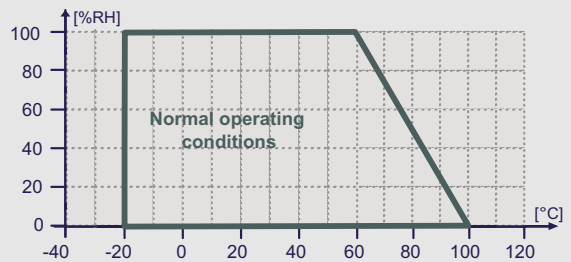

# PROGRAMMABLE RH + TEMPERATURE INDICATOR — HUMIRAD71

Resolution : 0.1 %RH/°C  
 Battery : 9V  
 Display : 3 digit, 7-segment, 0.5"(12.7mm) LCD display with maximum reading of 99.9  
 Accuracy : 2% RH  
 0.3°C  
 Software calibration - No trimpots