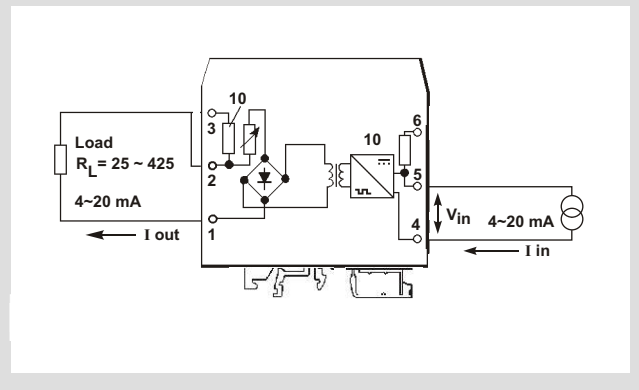

4 ~ 20 mA in, 4 ~ 20 mA out
 Isolation between input and output :
 1.5 KV AC RMS / 1 minute,
 250 V AC RMS continuous
 0.1% transfer accuracy
 3.7 V loop drop
 25 ~ 425 load
 DIN rail mounting
 No power supply required
 ON LED shows state

GENERAL

LPI 51 is a loop powered isolator suitable for a variety of applications. It can be used, for example, to isolate the 4~20 mA current signal from a 2-wire thermocouple transmitter or temperature controller, and pass it on to a PLC or datalogger. LPI 51 eliminates earth and ground loop problems and simplifies interfacing.

SPECIFICATIONS

All specifications at ambient of 25 °C, unless specified otherwise

INPUT	
Input current	4 ~ 20 mA DC
Voltage drop across input terminals	< 3.7 V DC with zero ohms load on output
Reverse polarity protection	Provided for current inputs
Maximum input current	50 mA
Over current protection	100 mA fuse on PCB
OUTPUT	
Nominal current transfer ratio	1:1 in the range of 4~20 mA
Permissible load resistance	25 ~ 425 ohms
Load trim	20-turn front panel potentiometer to trim output current for specified accuracy
ACCURACY	
Linearity & calibration	0.1% of span (I out = I in / 16 A)
Temperature coefficient of accuracy	0.01% of span per °C

ISOLATION	
Input/Output isolation	a) 1.5 KV AC RMS, 1 minute b) 250 V AC RMS, continuous
ENCLOSURE	
Material	ABS plastic
Dimensions	80(H) x 25(W) x 85(D) mm
Mounting	Snap on for 35 mm DIN rail to DIN 46277
Connection, single / stranded wires	2.5 mm ² , AWG 14
Weight	200 grams
Protection	IP 20
TEMPERATURE, HUMIDITY	
Ambient, storage	-20 to +85 °C
Ambient, operation	-20 to +70 °C
Relative humidity	0 ~ 95%