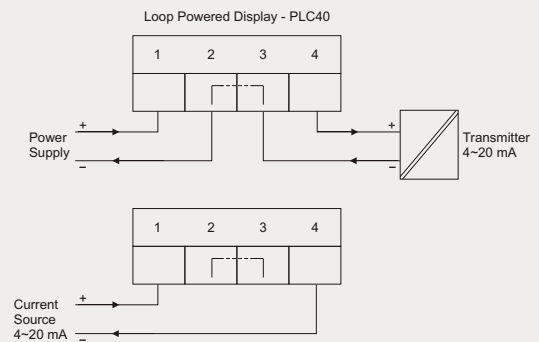

CONNECTION DIAGRAM

SPECIFICATIONS All specifications at ambient of 25 °C, unless specified otherwise

Input Range	4 ~ 20 mA
Resolution	See Table 1
Accuracy	See Table 1
Linear	± 0.1% of Span
Square root	± 0.5% of Span
Temperature coefficient of accuracy	± 0.005% FS/°C
Loop voltage drop	< 4.8 volts
Display	See Table 1
Display update rate	
Linear mode	0.7 sec
Square root mode	0.7 sec
Underrange/overrange indication	Display shows u.rng/over
Operating ambient temperature	0 to 60 °C
Field mounted enclosure	
Dimensions (in mm)	85(H) x 120(W) x 55(D)
Protection	IP65

PROGRAMMABLE PARAMETERS

Low scale	Anywhere in range
High scale	Anywhere in range
Mode	Linear, square root
Decimal point	See Table 1
Digital filter	A, B, C, D, E, F

ORDERING INFORMATION

2114	A
	↓
A	LCD
0	4 ½ Digit (0.4")
1	3 ½ Digit (0.5")

radix
AN ISO 9001:2000 COMPANY

SALES INQUIRIES

1800-22-radix
1800-22-7234

www.radix.co.in

Radix Electrosystems Pvt Ltd
B-14, 2nd Floor, Ghanshyam Indl Estate
Veera Desai Road, Andheri (W)
Mumbai - 400 053, India
Tel : + 91 22 26730101 Fax : + 91 22 26731891
Email : sales@radix.co.in www.radix.co.in
Exports email : exports@radix.co.in

BANGALORE C : 0-9341063830
BARODA C : 0-9376215882
CHANDIGARH C : 0-9313560869
CHENNAI C : 0-9381056345
CHHATISGARH C : 0-9337002344
COIMBATORE C : 0-9380284487
GOA C : 0-9371439090

GWALIOR C : 0-9322245543
HP C : 0-9313560869
HYDERABAD C : 0-9391053480
INDORE C : 0-9301995060
KARNATAKA C : 0-9341063831
KERALA C : 0-9341273814
NAGPUR C : 0-9322245543

NEW DELHI C : 0-9312600076
T : 011-25786350
ORISSA C : 0-9337002344
PUNE C : 0-9371113404
T : 020 24479759
PUNJAB C : 0-9312600076