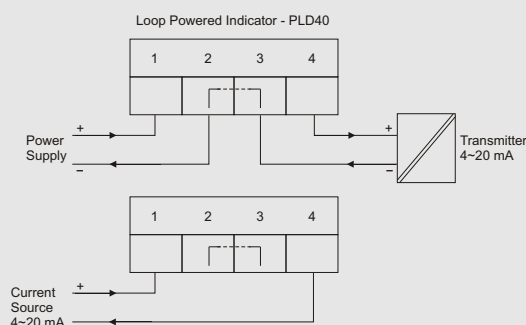

PROGRAMMABLE LOOP POWERED LED INDICATOR — PLD40

PANEL MOUNT

FIELD MOUNT

PLD40 is microcontroller based 2-wire loop powered LED indicator. This cutting edge technology product offers unmatched features, and is available in panel, field or explosion proof enclosures.

- 4 ~ 20 mA loop current input
- Loop voltage drop < 5 volts
- Accuracy : 0.1% of span, typical
- Large 4 digit LED display
- Linear/square root function
- User programmable
- Software calibration - no trimpots

CONNECTION DIAGRAM

ORDERING INFORMATION

2113 — A

A	Enclosure
0	Panel
1	Field
2	Flameproof

SPECIFICATIONS All specifications at ambient of 25 C, unless specified otherwise

Input Range	4 ~ 20 mA
Resolution	-1999 ~ 9999
Accuracy	0.001, 0.01, 0.1 or 1
Linear	0.1% of span (typical) 0.2% of span (maximum)
Square root	0.5% of span
Temperature coefficient of accuracy	0.005% span/ C
Loop voltage drop	< 5 volts
Display	4 digit, 0.56" (14.2 mm), 7 - segment red LED
Display update rate	< 0.5 seconds
Linear mode	< 3 seconds
Square root mode	Display shows u.rng/o.rng
Underrange/overrange indication	
Operating ambient temperature	0 to 60 C
PANEL MOUNT ENCLOSURE	
Dimensions (in mm)	48(H) x 96(W) x 100(D)
Protection	IP20

PROGRAMMABLE PARAMETERS

Low scale Over full range
High scale Over full range
Mode Linear & square root
Decimal point 0.001, 0.01, 0.1 or 1
Digital filter A, B, C, D, E, F

www.radix.co.in/lpind.htm

SALES INQUIRIES