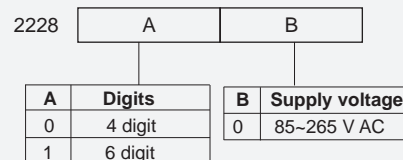

Product url : www.radix.co.in/rc.htm

SALES INQUIRIES

1800-22-radix
1800-22-7234

www.radix.co.in

Radix Electrosystems Pvt Ltd
B-14, 2nd Floor, Ghanshyam Indl Estate
Veera Desai Road, Andheri (W)
Mumbai - 400 053, India
Tel : + 91 22 26730101 • Fax : + 91 22 26731891
Email : sales@radix.co.in • www.radix.co.in

BANGALORE C : 0-9341063830
BARODA C : 0-9376215882
CHANDIGARH C : 0-9316460869
CHENNAI C : 0-9381056345
CHHATISGARH C : 0-9329418246
COIMBATORE C : 0-9380284497
GOA C : 0-9371439090

GWALIOR C : 0-9301995060
HP C : 0-9316460869
HYDERABAD C : 0-9391053480
INDORE C : 0-9301995060
KARNATAKA C : 0-9341063830
KERALA C : 0-9349342306
NAGPUR C : 0-9322245543

NEW DELHI C : 0-9312600076
T : 011-25786350
ORISSA C : 0-9337002344
PUNE C : 0-9371113404
T : 020-24479759
PUNJAB C : 0-9316460869