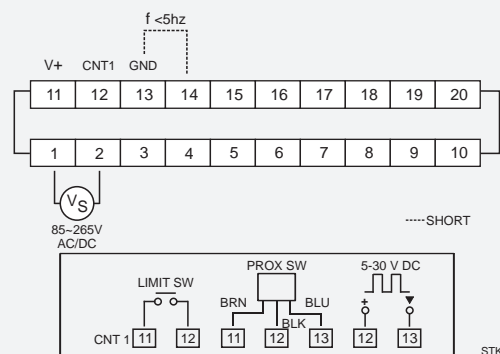

CONNECTION DIAGRAM

ORDERING INFORMATION