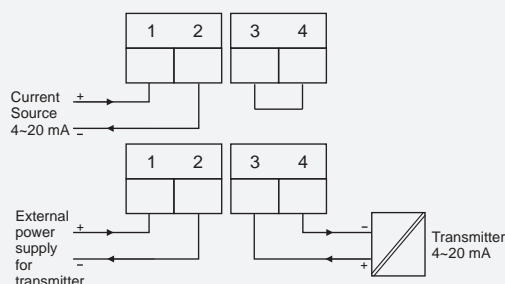

CONNECTION DIAGRAM

ORDER CODE 2225

Product url : www.radix.co.in/lpind.htm

SALES INQUIRIES

1800-22-radix
1800-22-7234

www.radix.co.in

Radix Electrosystems Pvt Ltd
B-14, 2nd Floor, Ghanshyam Indl Estate
Veera Desai Road, Andheri (W)
Mumbai - 400 053, India
Tel : + 91 22 4253777 • Fax : + 91 22 42537700
Email : sales@radix.co.in • www.radix.co.in

BANGALORE C : 0-9341063830
BARODA C : 0-9376215882
CHANDIGARH C : 0-9316460869
CHENNAI C : 0-9381056345
CHHATISGARH C : 0-9329418246
COIMBATORE C : 0-9380284497
GOA C : 0-9371439090

GWALIOR C : 0-9301995060
HP C : 0-9313560869
HYDERABAD C : 0-9391053480
INDORE C : 0-9301995060
KARNATAKA C : 0-9341063830
KERALA C : 0-9349342306
NAGPUR C : 0-932245543

NEW DELHI C : 0-9312600076
T : 011-25786350
ORISSA C : 0-9337002344
PUNE C : 0-9371113404
T : 020-24479759
PUNJAB C : 0-9316460869