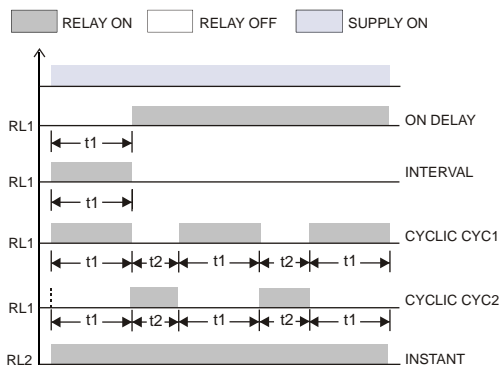

**Resolution** See Table 1  
 (Independent for SP1 & SP2)

**Functions** See Fig 1  
 ON Delay  
 Interval  
 Cyclic CYC1 (Relay ON at power ON)  
 Cyclic CYC2 (Relay OFF at power ON)

**Direction** Up (Incrementing)  
 Down (Decrementing)

**Program lock** ON, OFF  
**Setpoint** SP1, SP2 (On pushwheel switches)

Electrical, Mechanical

**Display** 4 digit, 0.56" (14.2 mm),  
 7 - segment red LED

**Pushwheel switches** 2 x (3/4 digits)  
**Accuracy** 0.01% of set-time ±1 display count  
**Timing start delay** 0.05 seconds max  
**Reset time (minimum)** 50 milliseconds  
**Outputs** Relay 1 (RL1)  
 2 x changeover contacts (2 x NO-C-NC)  
 Relay 2 (RL2) - Optional  
 2 x changeover contacts (2 x NO-C-NC)  
**Relay contact rating** 5A/230 V AC, resistive  
**User programming** 3 keys and display  
**Reset** a) Front panel key b) Terminals at rear  
**Control inputs** a) Reset or Reset+Start or Start  
 b) Gate or Stop  
**Supply voltage** 230 V AC ±10%, 50 Hz  
**Dimensions (in mm)** 96(H) x 96(W) x 120(D)  
**Mounting** In panel cut-out of 92 x 92 mm

OPERATING MODES

MODE = t1 t1 = SP1, t2 = SP2

FIG 1

MODE = t1.t2 (2 independent timers)

FIG 2

Radix Electrosystems Pvt Ltd  
 B-14, 2nd Floor, Ghanshyam Indl Estate  
 Veera Desai Road, Andheri (West)  
 Mumbai - 400 053, India  
 Tel : + 91 22 26730101 • Fax : + 91 22 26731891  
 Email : sales@radix.co.in • www.radix.co.in