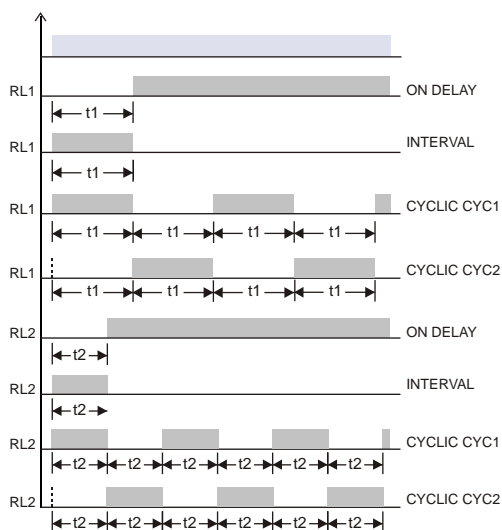

**Resolution** See Table 1  
 (Independent for SP1 & SP2)

**Functions** See Fig 1  
 ON Delay  
 Interval  
 Cyclic CYC1 (Relay ON at power ON)  
 Cyclic CYC2 (Relay OFF at power ON)

**Direction** Up (Incrementing)  
 Down (Decrementing)

**Program lock** ON, OFF  
**Setpoint** SP1, SP2 (On pushwheel switches)

Electrical, Mechanical

**Display** 4 digit, 0.56" (14.2 mm),  
 7 - segment red LED

**Pushwheel switches** 2 x (3/4 digits)  
**Accuracy** 0.01% of set-time ±1 display count  
**Timing start delay** 0.05 seconds max  
**Reset time (minimum)** 50 milliseconds  
**Outputs** Relay 1 (RL1)  
 2 x changeover contacts (2 x NO-C-NC)  
 Relay 2 (RL2) - Optional  
 2 x changeover contacts (2 x NO-C-NC)  
**Relay contact rating** 5A/230 V AC, resistive  
**User programming** 3 keys and display  
**Reset** a) Front panel key b) Terminals at rear  
**Control inputs** a) Reset or Reset+Start or Start  
 b) Gate or Stop  
**Supply voltage** 230 V AC ±10%, 50 Hz  
**Dimensions (in mm)** 96(H) x 96(W) x 120(D)  
**Mounting** In panel cut-out of 92 x 92 mm

OPERATING MODES

MODE = t1 t1 = SP1, t2 = SP2

FIG 1

MODE = t1.t2 (2 independent timers)

FIG 2

Radix Electrosystems Pvt Ltd  
 B-14, 2nd Floor, Ghanshyam Indl Estate  
 Veera Desai Road, Andheri (West)  
 Mumbai - 400 053, India  
 Tel : + 91 22 26730101 • Fax : + 91 22 26731891  
 Email : sales@radix.co.in • www.radix.co.in